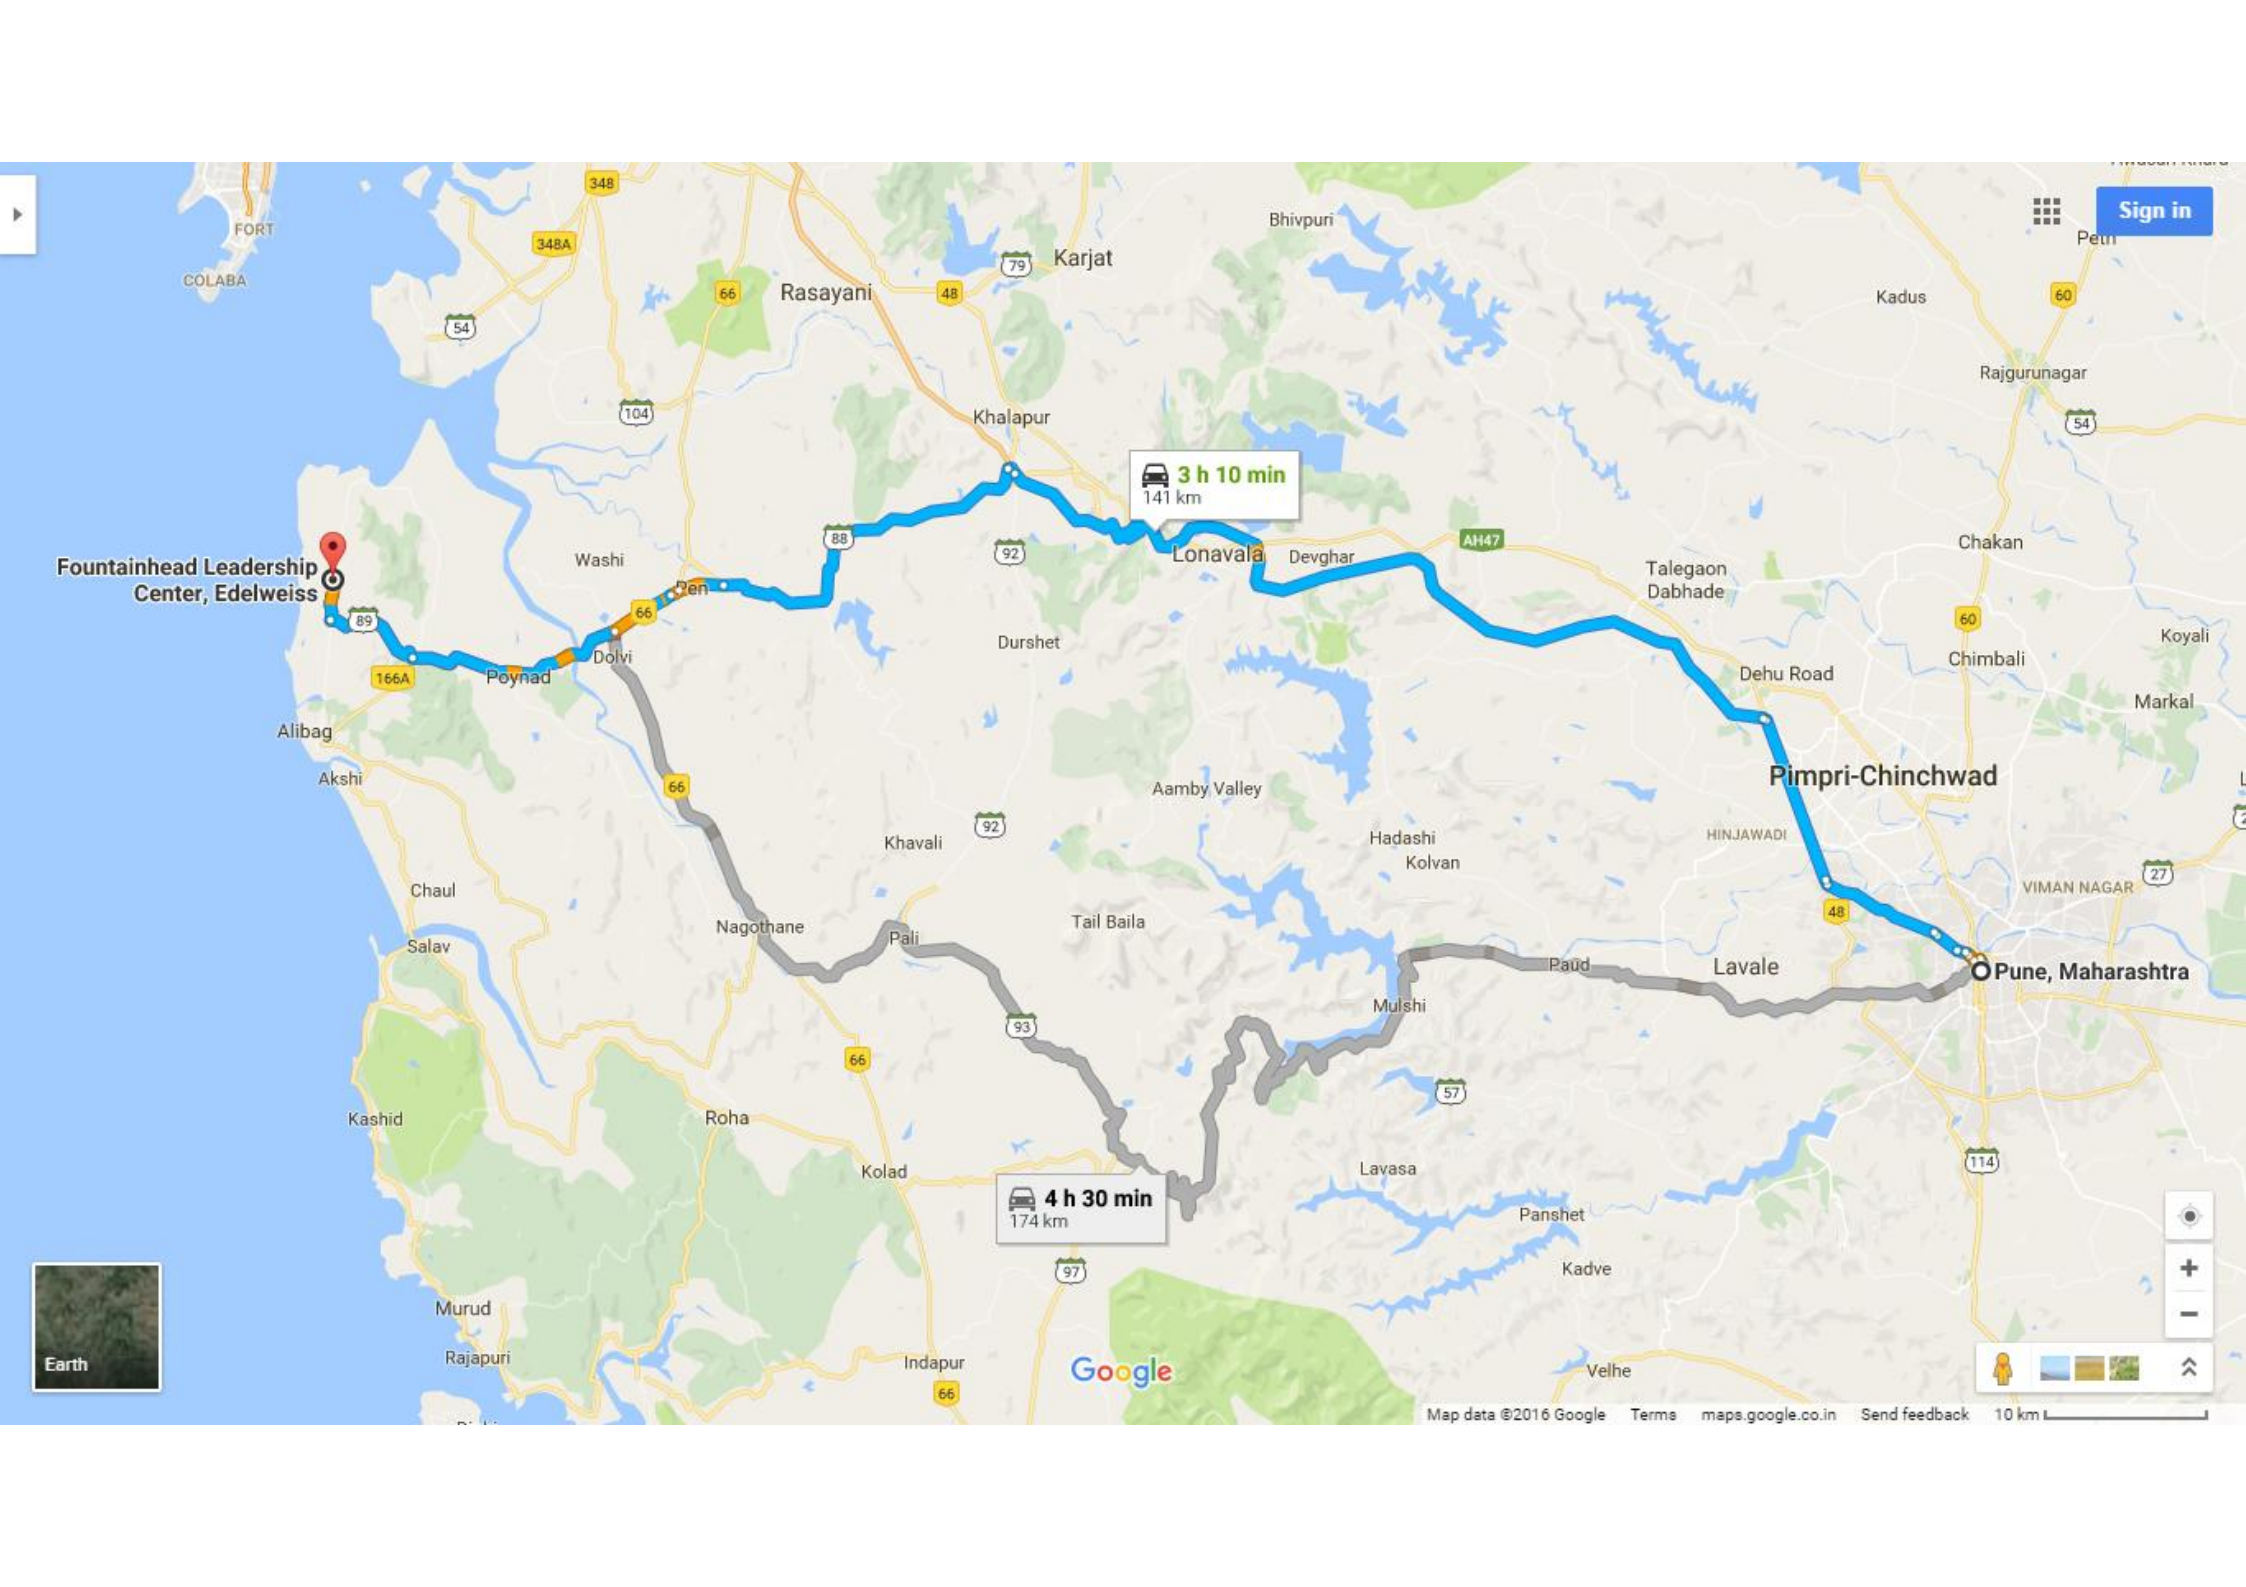

Sign in

Mumbai, Maharashtra

Navi Mumbai

Fountainhead Leadership Center, Edelweiss

2 h 48 min
91.6 km

2 h 53 min
120 km

Google

Sign in

Fountainhead Leadership Center, Edelweiss

3 h 10 min
141 km

Pimpri-Chinchwad

Pune, Maharashtra

4 h 30 min
174 km

Google